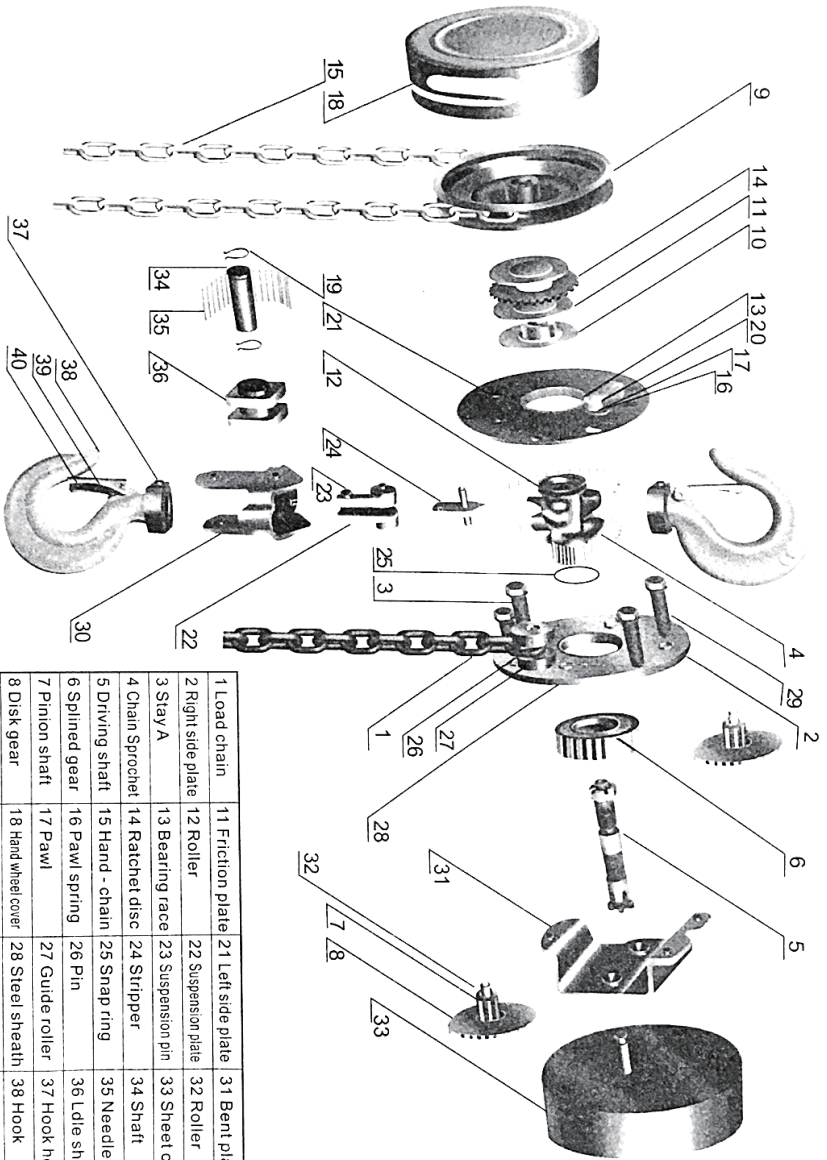

# TOLSEN CHAIN BLOCK

62411 62412  
62413 62414

1 Load chain	11 Friction plate	21 Left side plate	31 Bent plate
2 Right side plate	12 Roller	22 Suspension plate	32 Roller
3 Stay A	13 Bearing race	23 Suspension pin	33 Sheet cover
4 Chain Sprocket	14 Ratchet disc	24 Stripper	34 Shaft
5 Driving shaft	15 Hand - chain	25 Snap ring	35 Needle
6 Splined gear	16 Pawl spring	26 Pin	36 Lidie sheave
7 Pinion shaft	17 Pawl	27 Guide roller	37 Hook holder
8 Disk gear	18 Hand wheel cover	28 Steel sheath	38 Hook
9 Hand wheel	19 Suap ring	29 Stay B	39 Latch kit
10 Baake seat	20 Pawl pin	30 Hookhanger	40 Double-spring